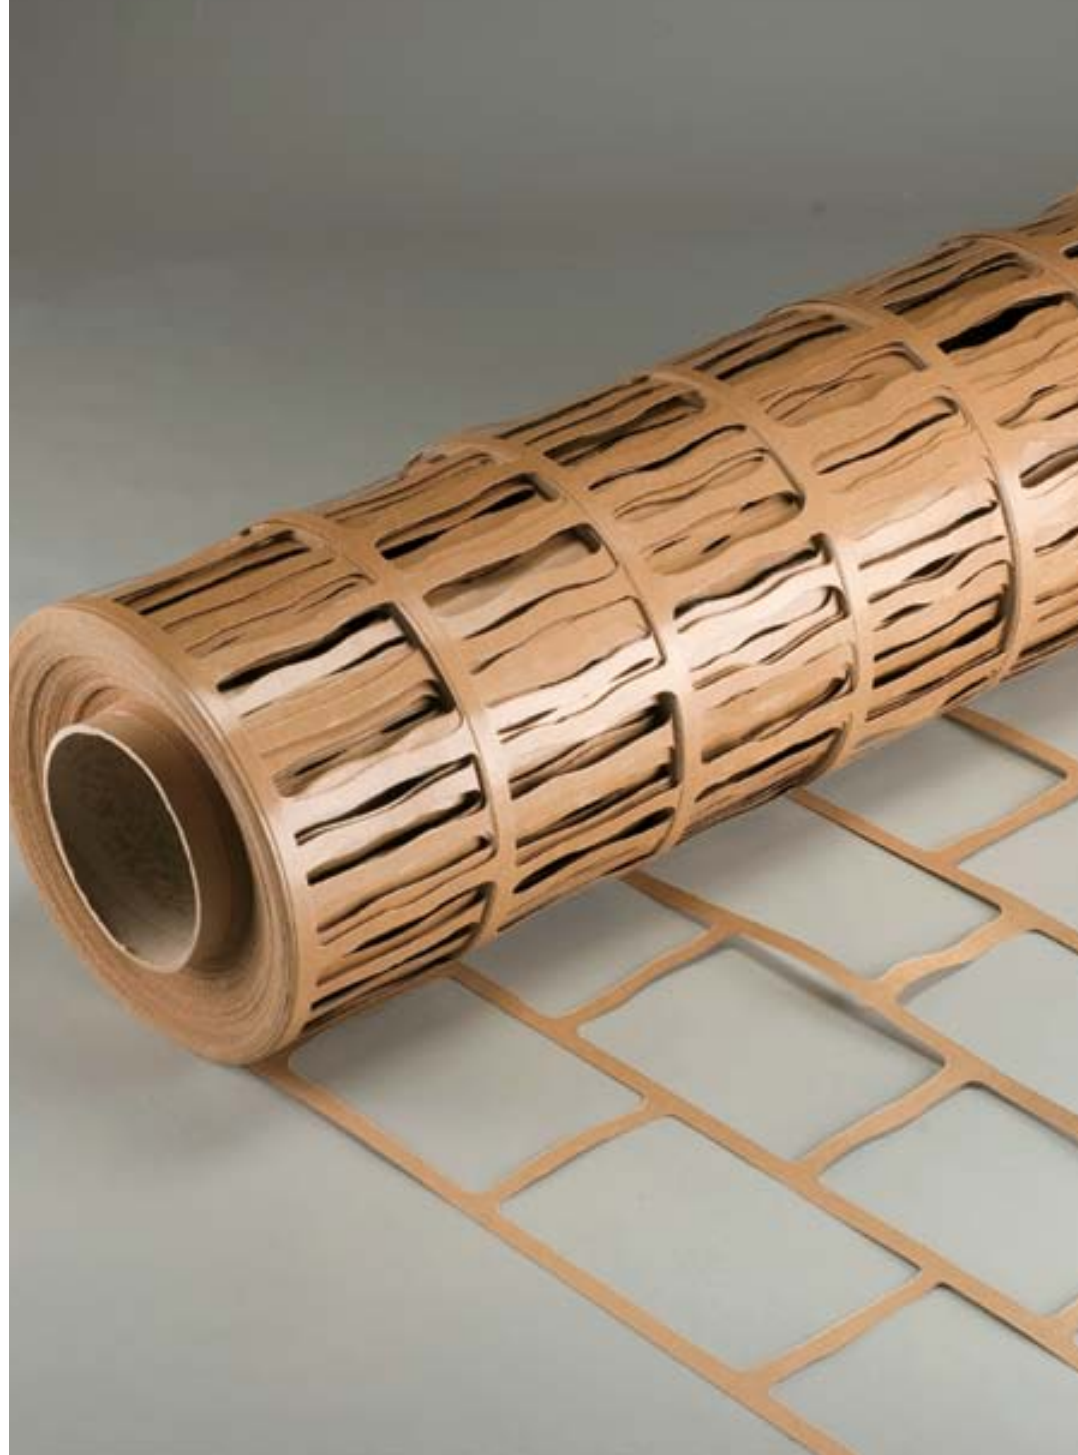

Gli Stencil carta Idealwork sono realizzati con fibre di carta plastificata resistenti all'acqua e vengono normalmente utilizzati in combinazione con Idealwork Colour Hardener, Ideal Binder e Ideal Sealer, per creare forme di mattoni, pietre irregolari o ciottoli su pavimentazioni in calcestruzzo nuove o preesistenti.

Idealwork Stencils are made of water-resistant fiberboard with a plastic coating. These stencils are used in conjunction with Idealwork Colour Hardener, Ideal Binder and Ideal Sealer to create brick, stone, slate and tile patterns on cast-in-place concrete.

Les Pochoirs Idealwork sont réalisés en carton plastifié résistant à l'eau. Ils sont utilisés avec le colorant durcisseur Idealwork Colour Hardener, le polymère liquide Ideal Binder et l'enduit Ideal Sealer, pour reproduire les briques, les pierres irrégulières ou les petits cailloux sur des revêtements en béton neufs ou préexistants.